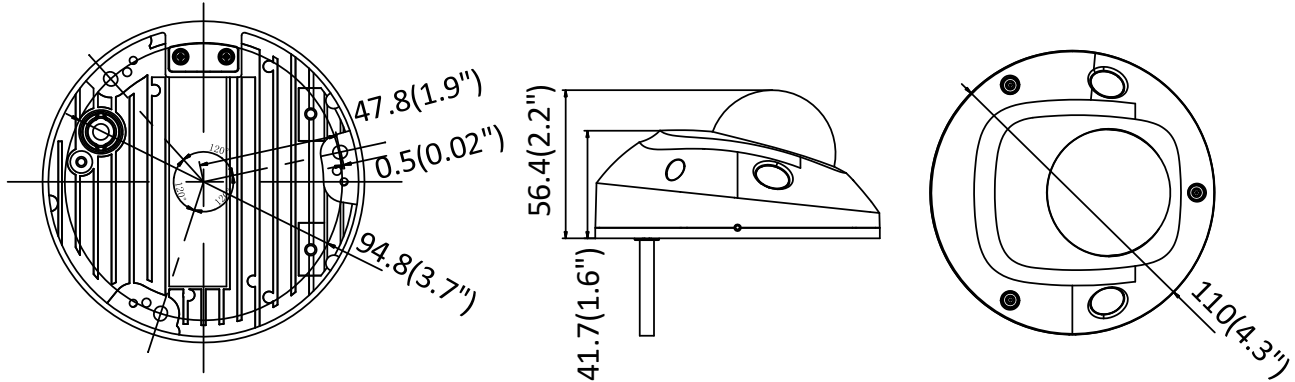

Dimensions